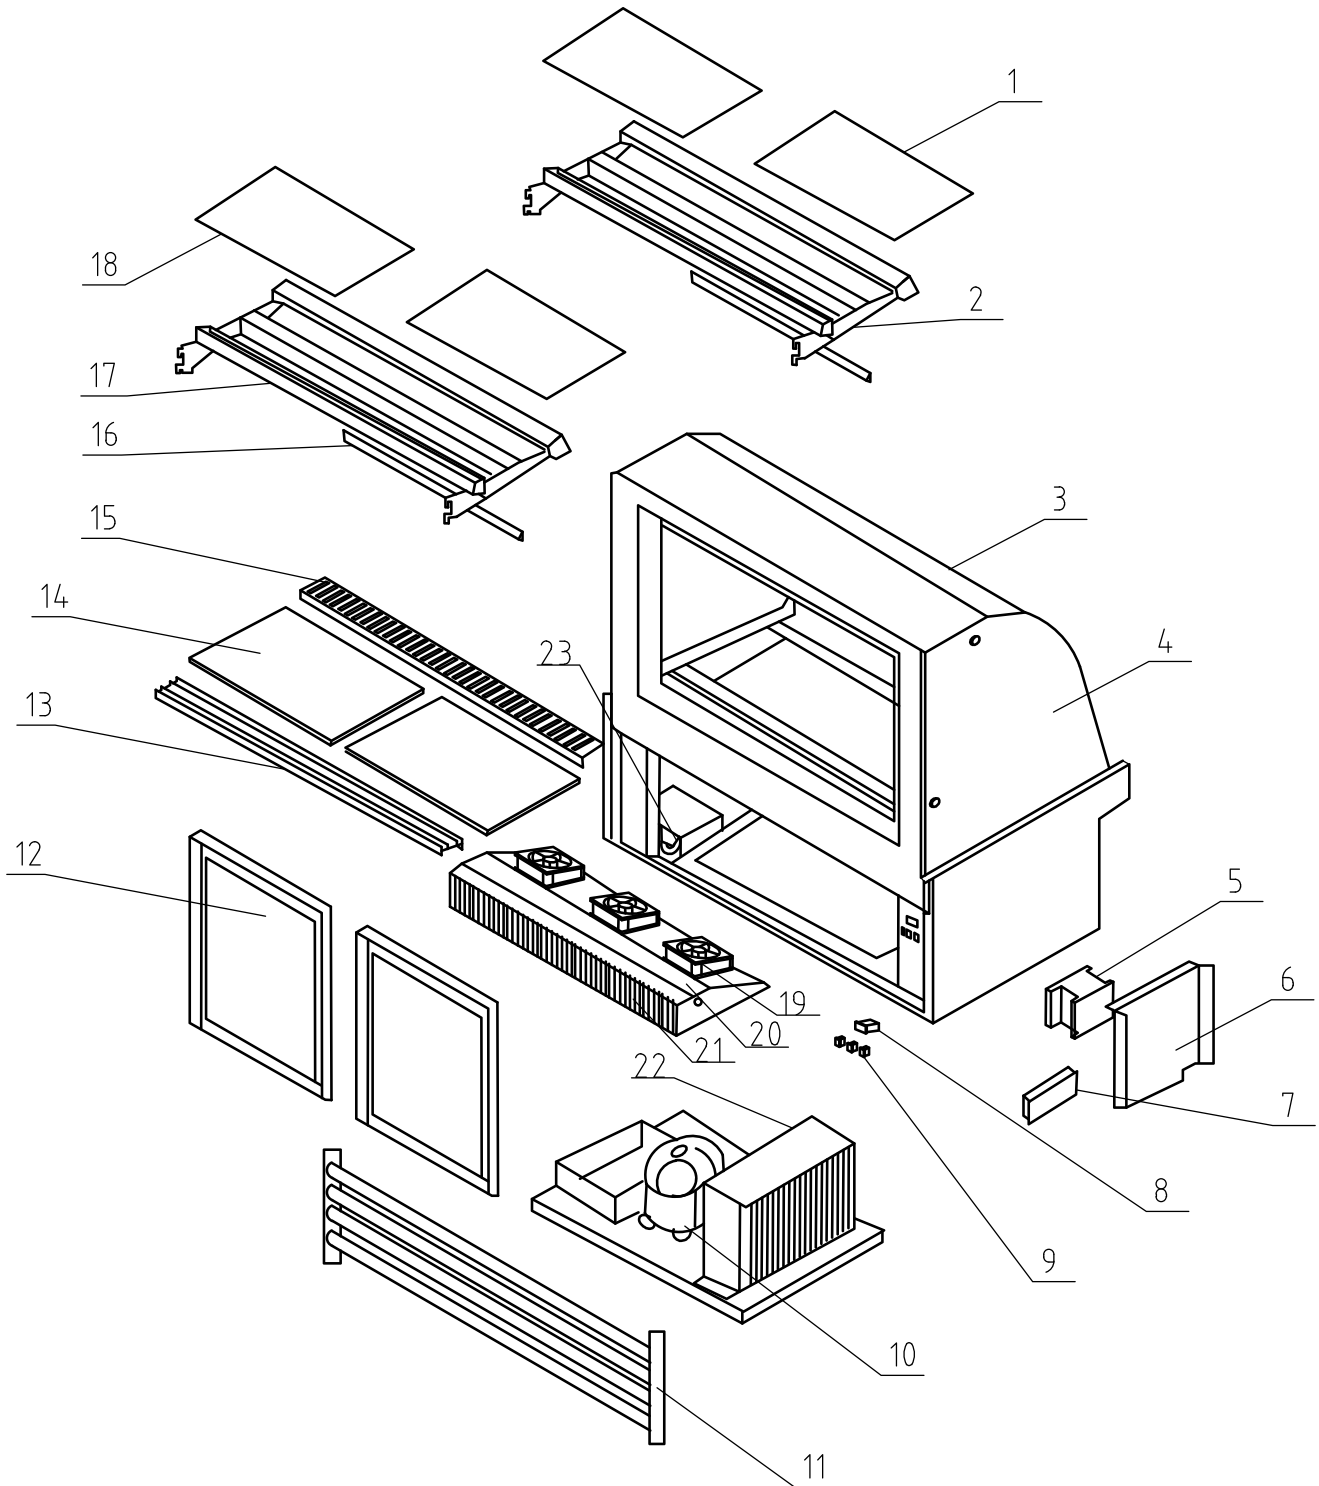

Parts Breakdown

Model RS-CN-0349 44175

Parts Breakdown

Model RS-CN-0349 44175

Item No.	Description	Position	Item No.	Description	Position	Item No.	Description	Position
64000	Top Shelf for 44175	1	64008	Switch for 44175	9	64016	Middle Shelf Bracket for 44175	17
64001	Top Shelf Bracket for 44175	2	64752	Compressor for 44175	10	64017	Middle Shelf for 44175	18
64002	Front Glass for 44175	3	64010	Ventilation Grill for 44175	11	64018	Evaporator Motor Fan for 44175	19
64003	Side Glass for 44175	4	64011	Sliding Door for 44175	12	64019	Evaporator Cover for 44175	20
64073	Transformer for Heating Wire for 44175	5	64012	Rear Air Grill for 44175	13	64020	Evaporator for 44175	21
64005	Wiring Board for 44175	6	64013	Bottom Shelf for 44175	14	64044	Condenser and Motor for 44175	22
64075	Power Supply for LED Light for 44175	7	64014	Front Air Grill for 44175	15	64022	Caster Wheel for 44175	23
64007	Digital Thermostat for 44175	8	64015	LED Light for 44175	16			